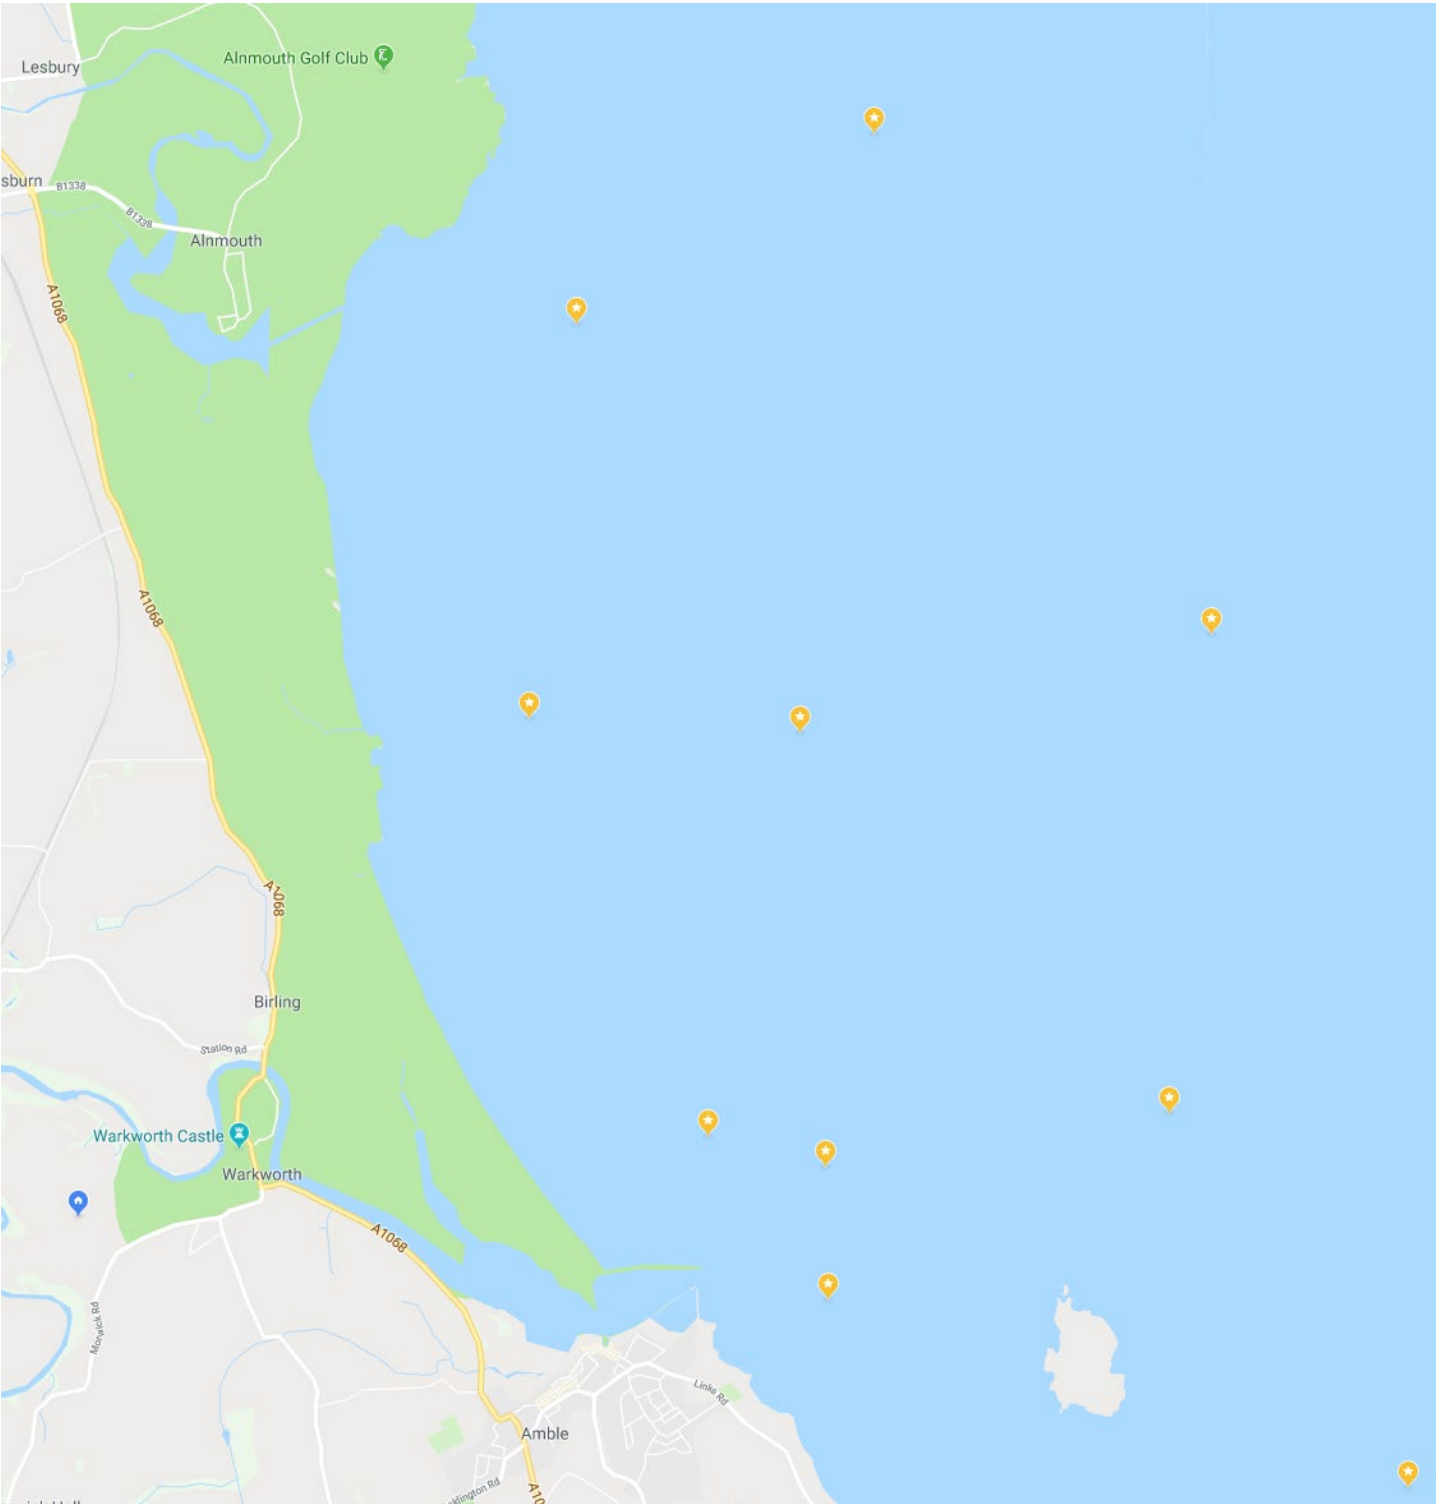

CYC RACE MARKS 2019

CYC RACE MARKS 2019

WARKWORTH N 55°20.754' W 001°34.267'

PAN BUSH N 55°20.663' W 001°33.658'

BIRLING N 55°21.988' W 001°35.194'

NE COQUET N 55°20.819' W 001°31.869'

MIDDLE N 55°21.945' W 001°33.787'

OUTER N 55°22.235' W 001°31.650'

ALNMOUTH N 55°23.153' W 001°34.954'

BOULMER N 55°23.714' W 001°33.406'

SEWER N 55°20.270' W 001°33.640'

HAUXLEY N 55°19.712' W 001°30.626'

**ALL POSITIONS ARE APPROXIMATE. THIS IS AN INDICATION
OF THE MARKS LOCATION ONLY.**

**RACE MARKS ARE ALL BRIGHT YELLOW (EXCEPT SEWER)
AND CAN BE SEEN FROM QUITE A GOOD WAY OFF IN
CLEAR VISIBILITY.**